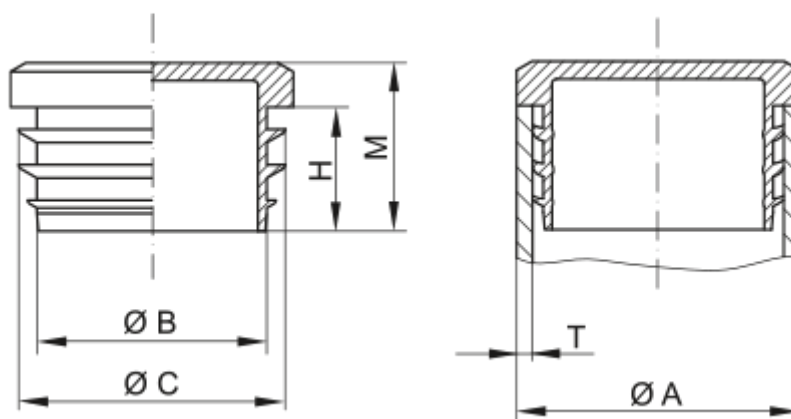

# Data Sheet

Article number: 59GPN320GL1412

Description: KLEE Finned plugs GPN 320 - 14 (Wall thickness 1-2)

## Measures

A = 14

B = 9

C = 12.5

H = 11

M = 15

T = 1-2